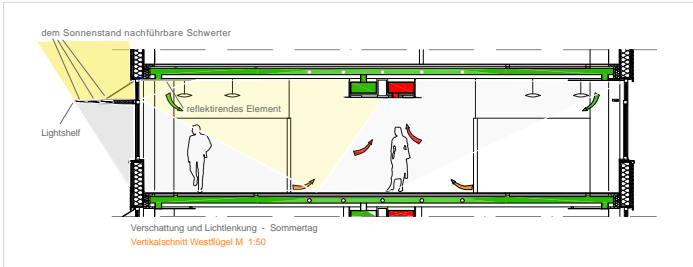

ws sep 1999

start

ss feb 2004

graduation

office building cfk
constructionstudy 7-8
workingtime 1 sem