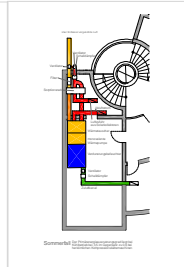

start

ss feb 2004

graduation

office building cfk  
constructionstudy 7-8  
workingtime 1 sem

ws sep 1999

start

ss feb 2004

graduation