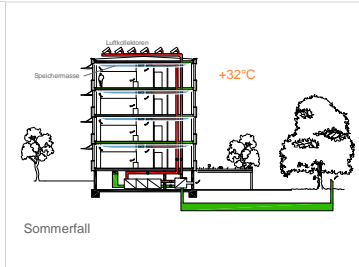

start

ss feb 2004

graduation

office building cfk  
constructionstudy 7-8  
workingtime 1 sem

ws sep 1999

start

ss feb 2004

graduation