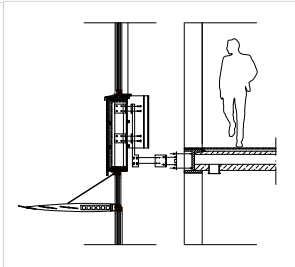

ws sep 1999

start

ss feb 2004

graduation

office building cfk
constructionstudy 7-8
workingtime 1 sem